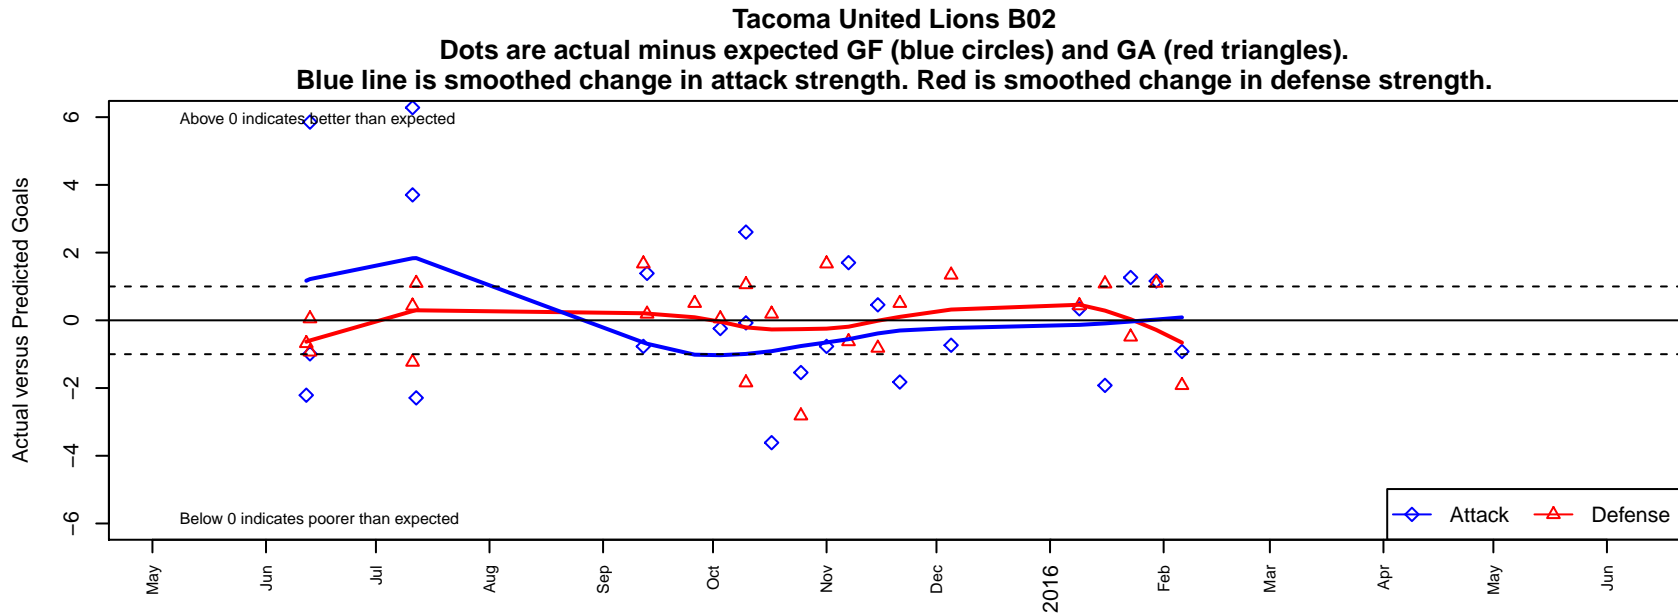

Tacoma United Lions B02

Tacoma United FC

Tacoma, WA

B02 total strength=962

attack=2.07 defense=1.48

fall league = SSUL B02 Div 1 Select, SSUL B0

alt names used:

Tacoma United BU13 Lions

2015 SSUL B02 Div 1 Select

2015 Founders Cup B02

**attack and defense variance (black dot)
relative to other teams
and top 10 in region**

**attack and defense rating
relative to others at age
and all opponents in last 13 months**