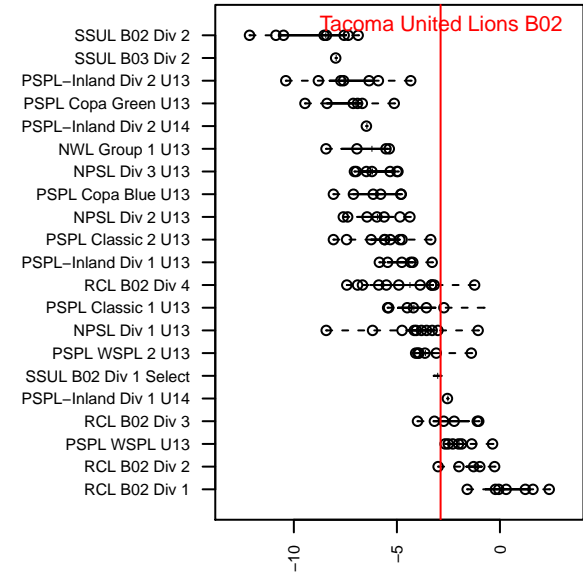

2015 SSUL B02 Div 1 Select

2015 Founders Cup B02

**attack and defense variance (black dot)
relative to other teams
and top 10 in region**

**attack and defense rating
relative to others at age
and all opponents in last 13 months**